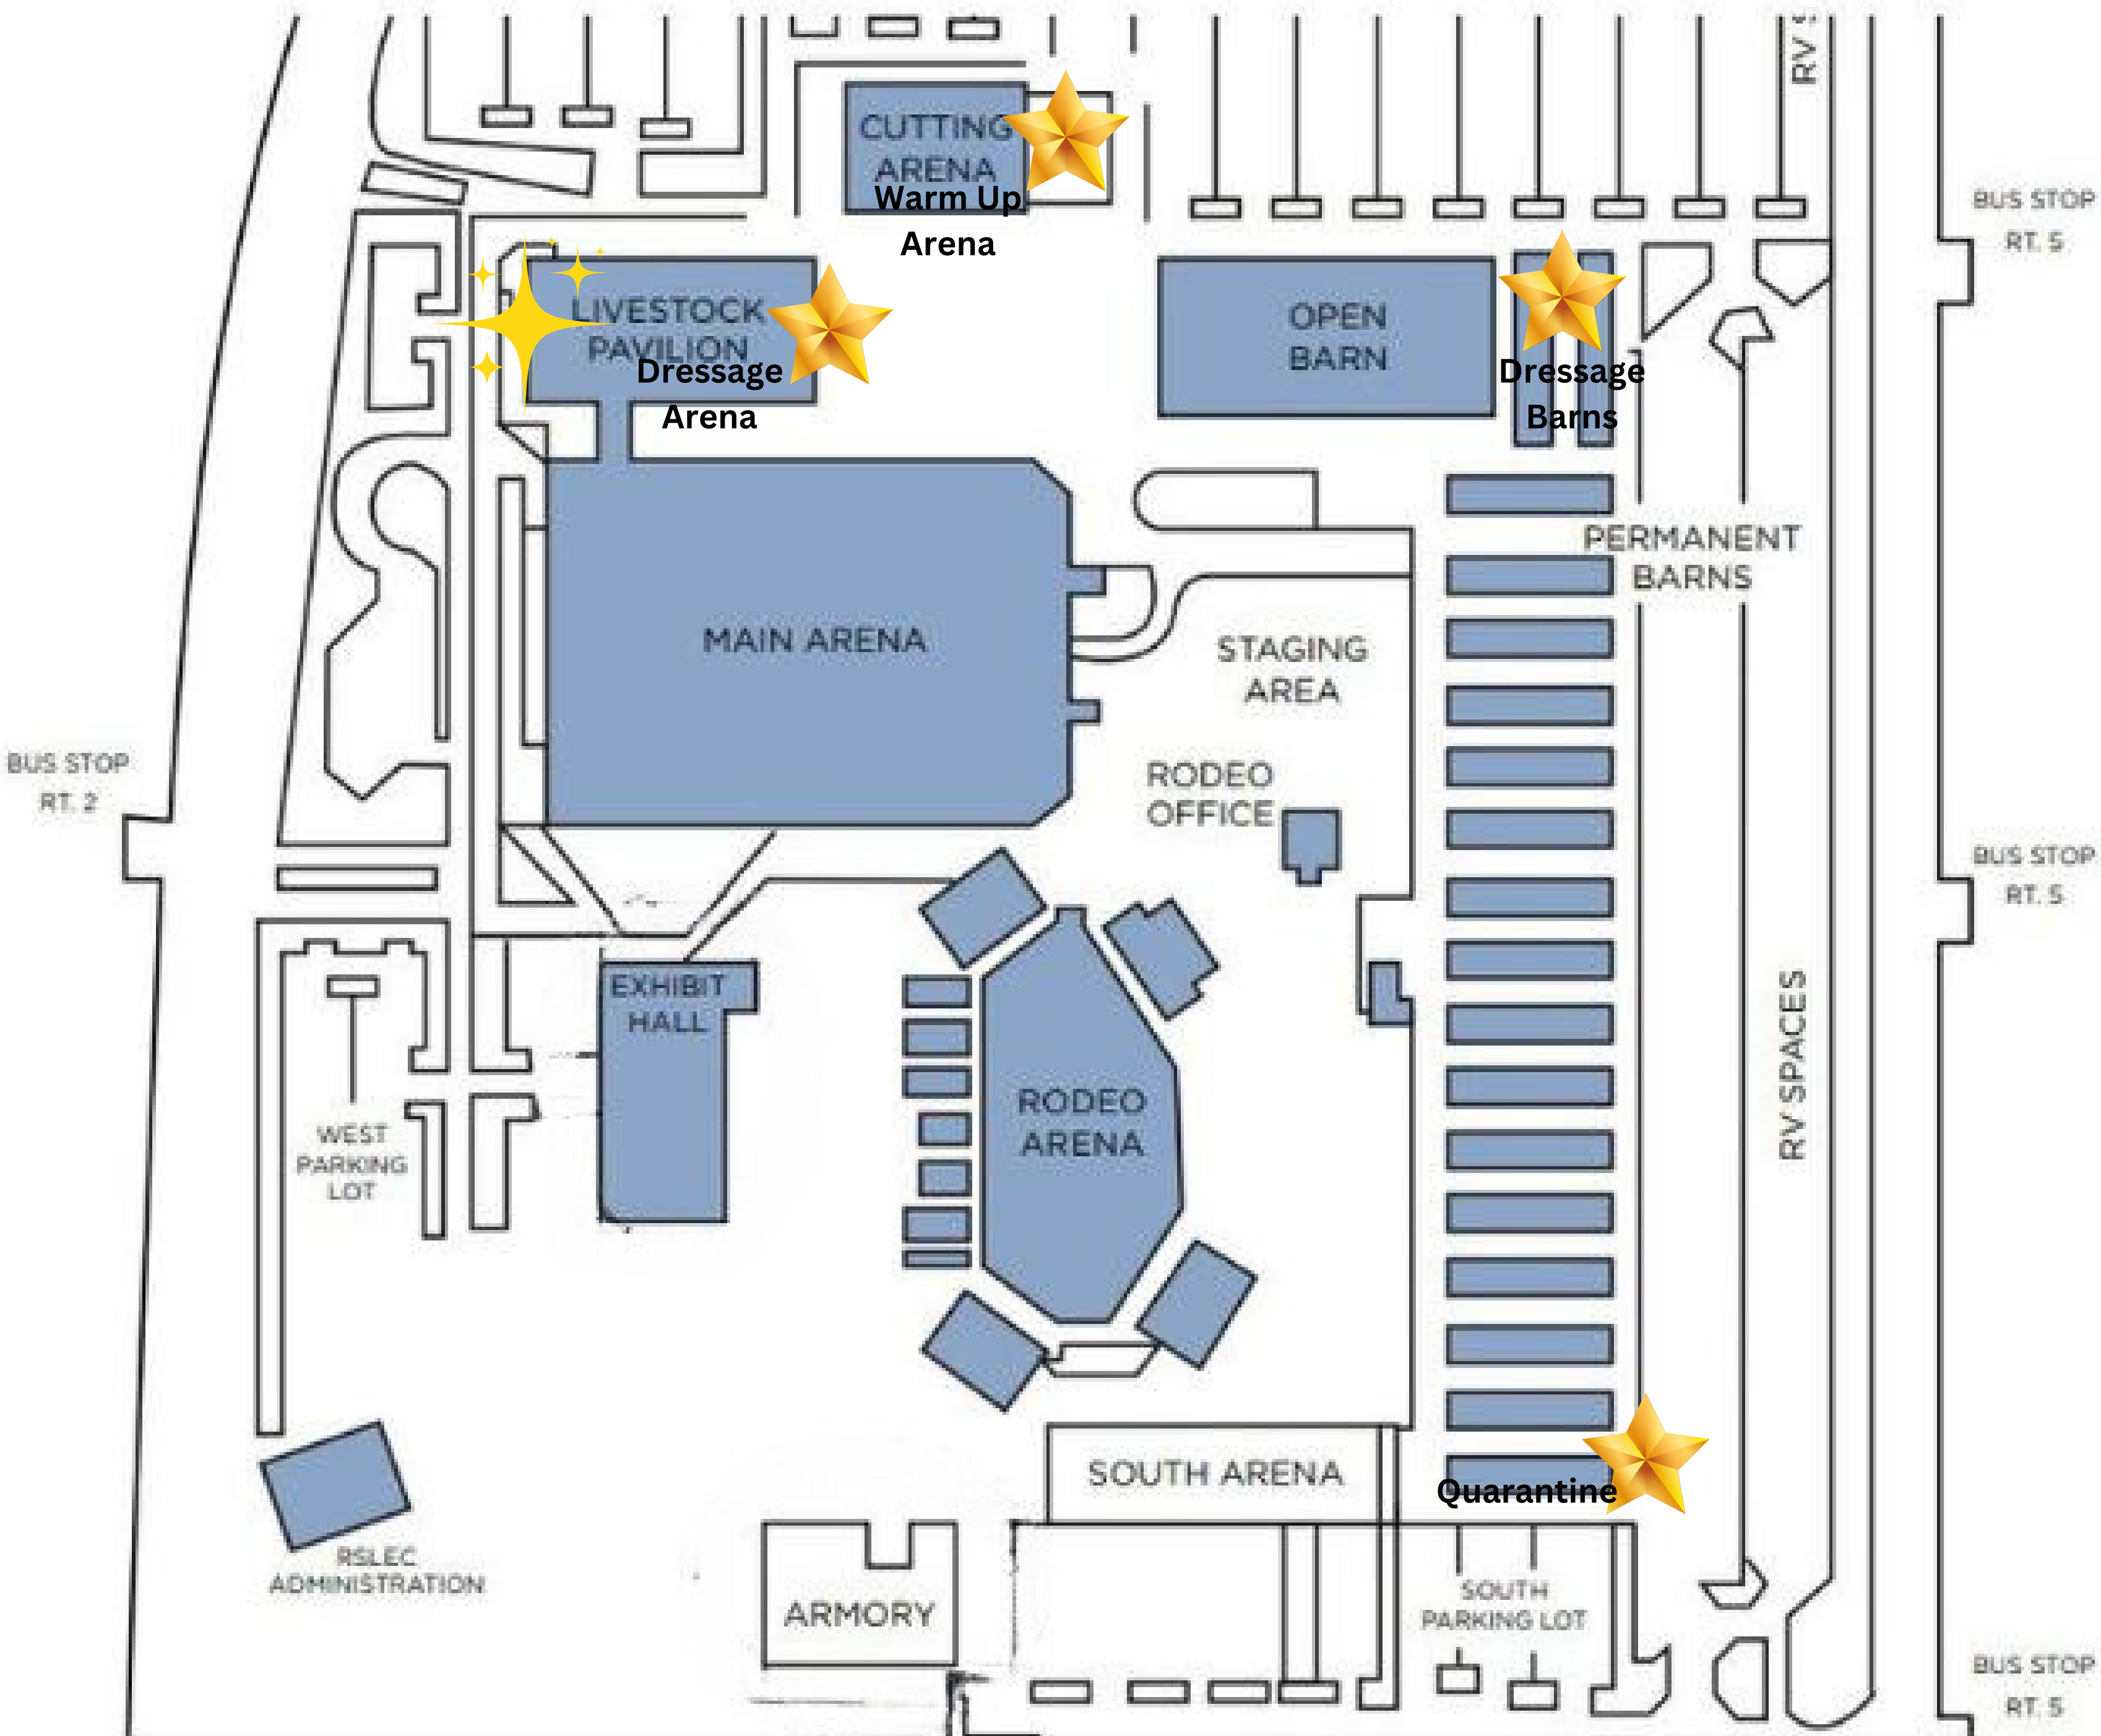

Facility Map

DD Dressage Show Office

Livestock Pavilion- Competition Ring

Available Stalls

Cutting Arena - Warm Up Arena